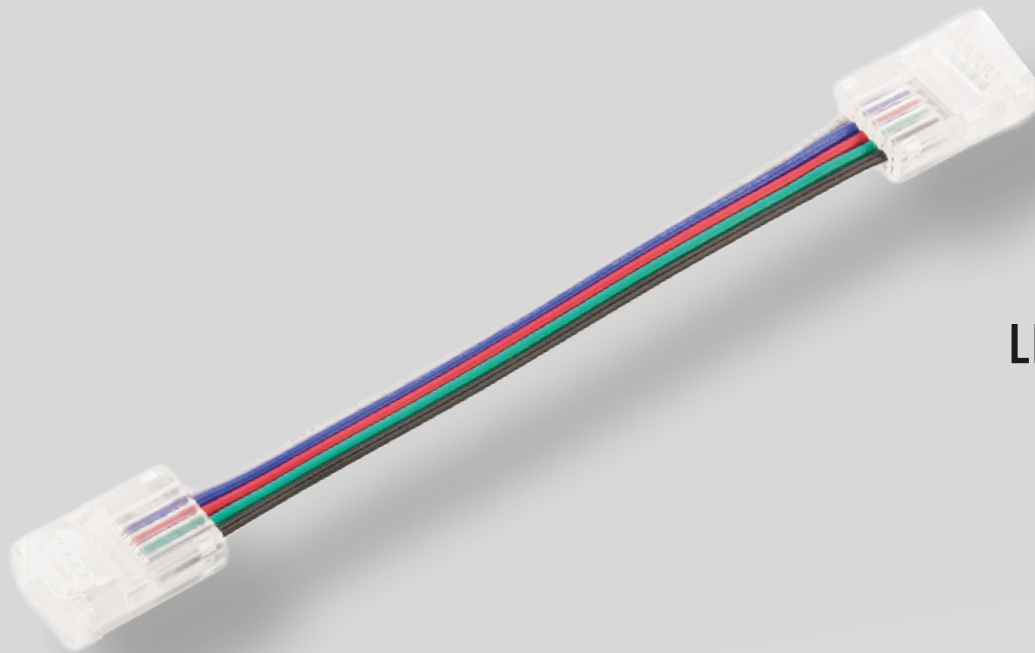

288580

**IP54**

288581

NewLux Digital Line-Flexband, 24 V, 18 W, 12 mm, IP54, RGB

**IP20**

288582

**IP54**

288583